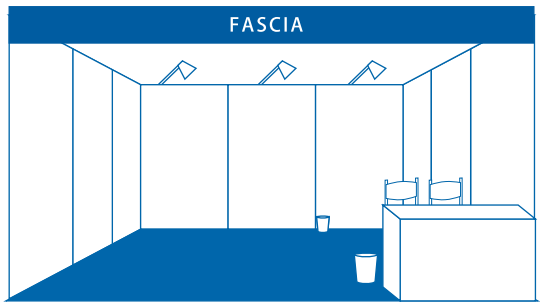

Standard Schell Scheme Booth 9 sq.m. (3m x 3m)

- White Modular Shell
- Back Wall & Sidewalls
- Fascia Board with Company Name and Booth no.
- Reception Desk & 2 Chairs
- Quality Floor Carpet
- One Electric Point (5 amp.)